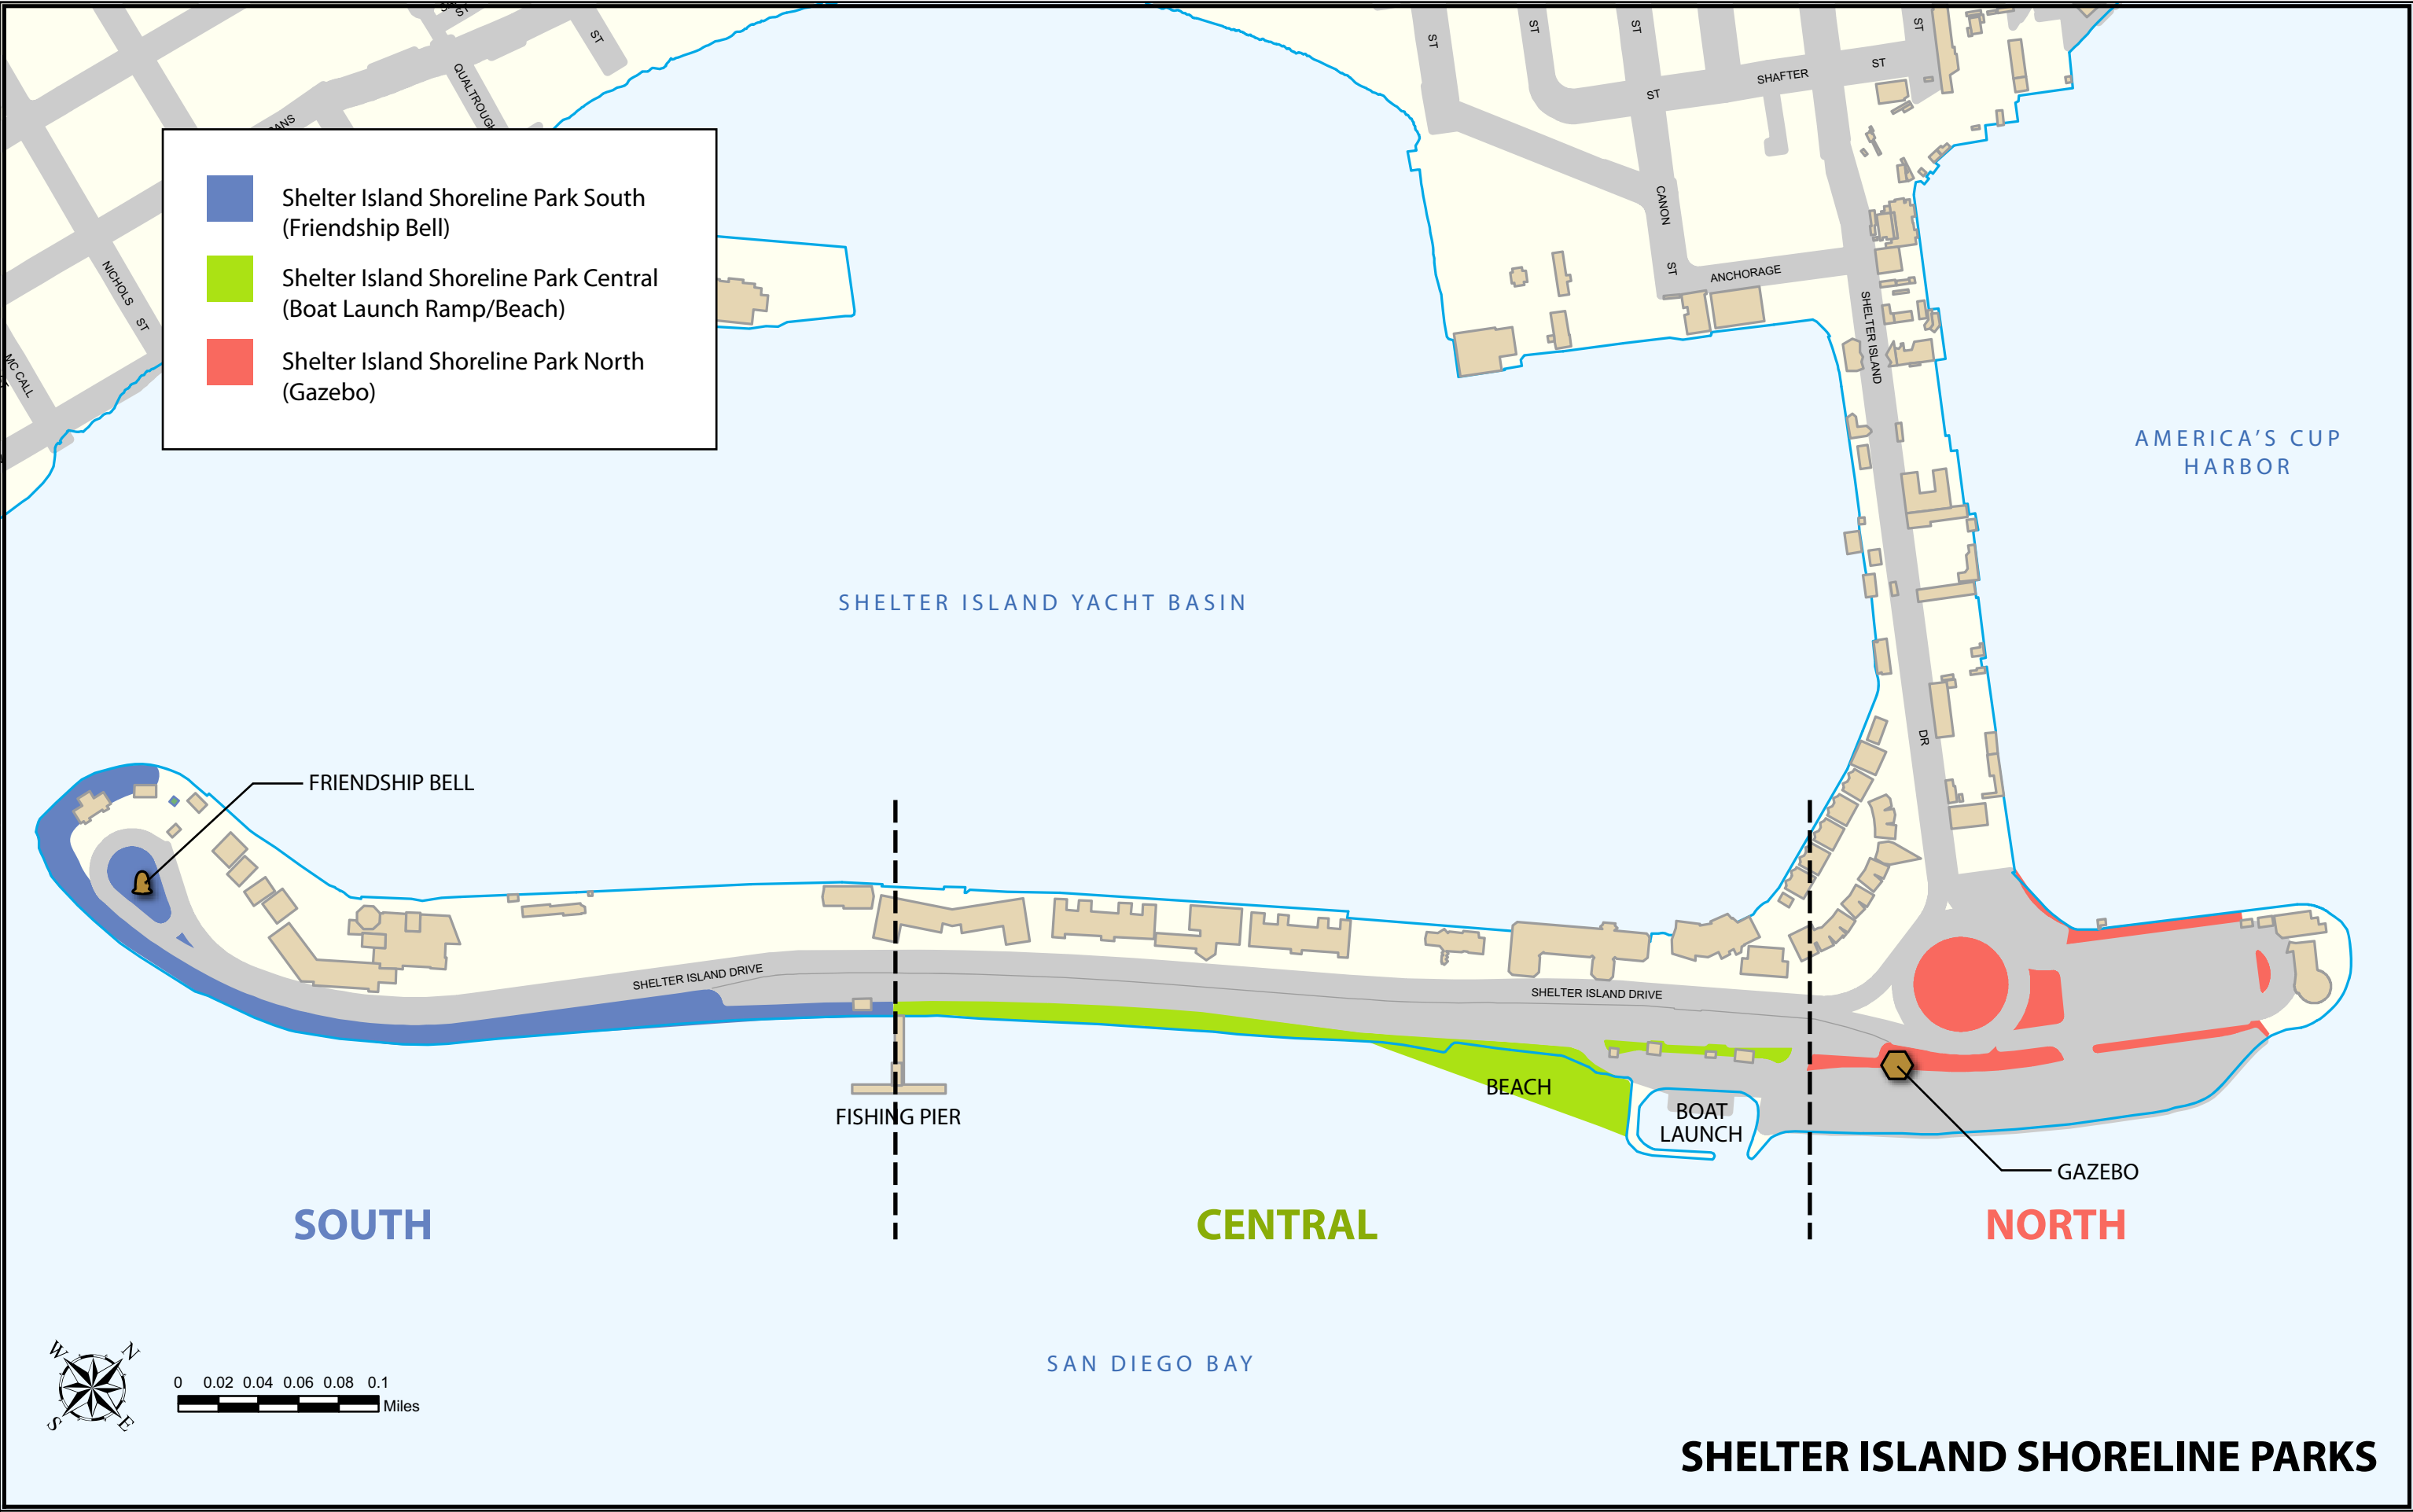

- Shelter Island Shoreline Park South  
(Friendship Bell)
- Shelter Island Shoreline Park Central  
(Boat Launch Ramp/Beach)
- Shelter Island Shoreline Park North  
(Gazebo)

**SHELTER ISLAND SHORELINE PARKS**